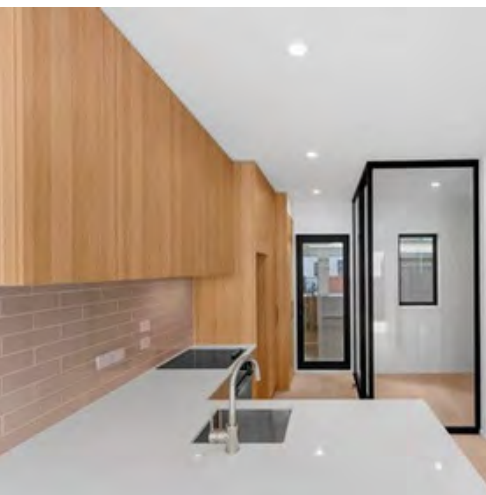

LAST REMAINING UNITS

3 Room Flexi Courtyard Terrace

North facing courtyard offering ample yard space and thick concrete inter-tenancy walls for superior acoustics.

Freehold
Strata Title

Large Courtyard

Furniture Package
Included

\$739,000

The perfect lock and leave or investment with flexible room.

73 SQ.M INTERNAL | 16 SQ.M EXTERNAL

DISCLAIMER: Every Precaution has been taken to establish the accuracy of the material herein at the time of printing; however, no responsibility will be taken for any errors/omissions. Staged photos are taken of similar units. Prospective purchasers should not confine themselves solely to the content of this material and acknowledge that they have received recommendation and had reasonable opportunity to seek independent legal, financial, accounting, immigration, technical and other advice. Furniture shown are for staging purposes only.