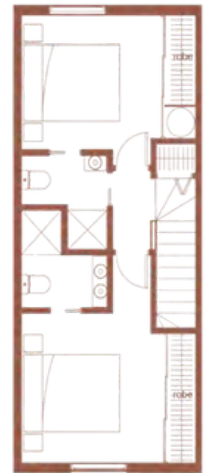

LAST REMAINING UNITS

3 Room Flexi Courtyard Terrace

North facing courtyard offering ample yard space and thick concrete inter-tenancy walls for superior acoustics.

Freehold
Strata Title

Large Courtyard

Furniture Package
Included

\$739,000

The perfect lock and leave or investment with flexible room.

73 SQ.M INTERNAL | 16 SQ.M EXTERNAL

DISCLAIMER: Every Precaution has been taken to establish the accuracy of the material herein at the time of printing; however, no responsibility will be taken for any errors/omissions. Staged photos are taken of similar units. Prospective purchasers should not confine themselves solely to the content of this material and acknowledge that they have received recommendation and had reasonable opportunity to seek independent legal, financial, accounting, immigration, technical and other advice. Furniture shown are for staging purposes only.